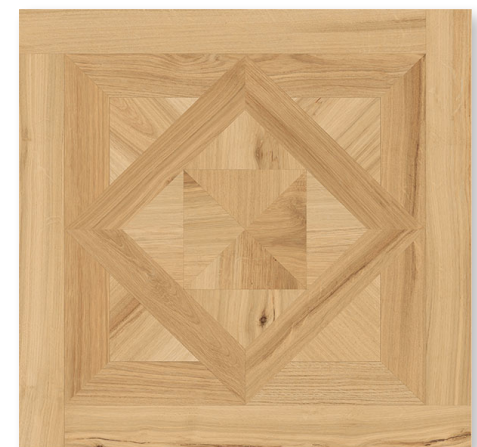

Technical Data

Finish	Matte
Application	Interior/Exterior
Frost Resistant	Yes
Rectified	4"x16" - Pressed 24"x24" - Yes
Shade Variation	V3
Slip Resistant	R10
Breaking Strength	≥1300 N
DCOF	≥0.42

Lead Time

In Stock/Quick Ship

Sizes

4"x16"

24"x24"

Colors

4"x12"

Packing Information

Size	Finish	Thickness	SF per Box	SF per Pallet	Pieces per Box
4"x16"	Matte	9.5 MM	8.1814	N/A	19
24"x24"	Matte	9.5 MM	11.6250	N/A	3